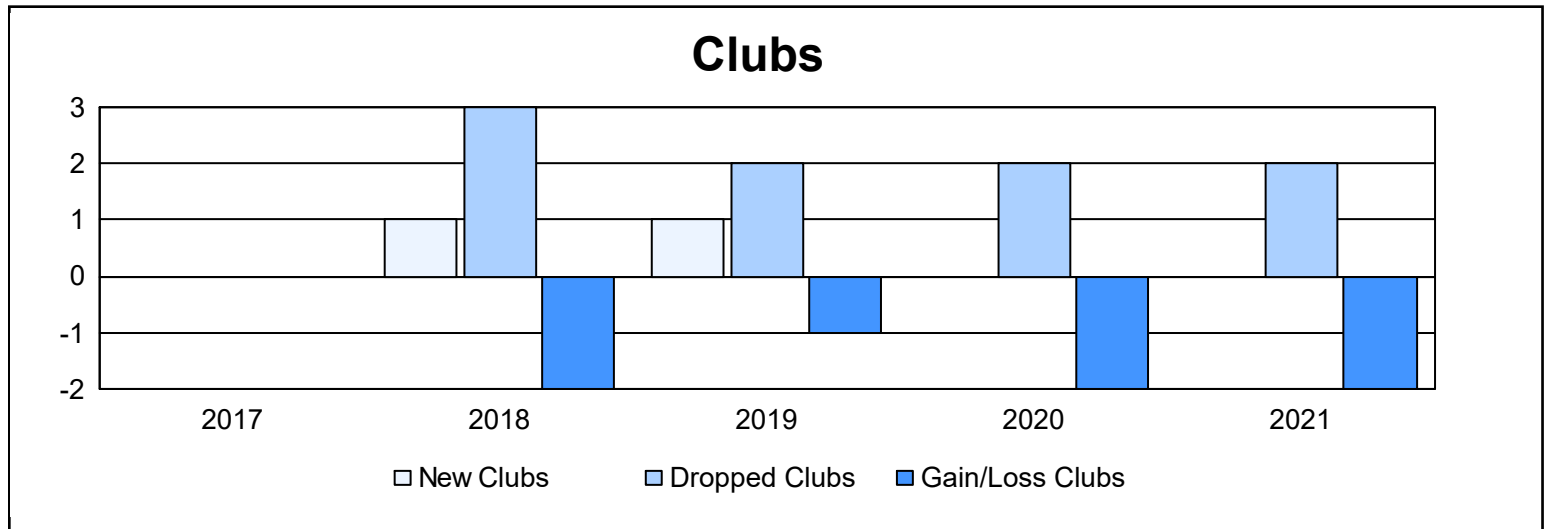

Year	New Clubs	Dropped Clubs	Gain/ Loss Clubs	New Members	Charter Members	Reinstate Members	Transfer Members	Total Member Added	Total Members Dropped	Gain/ Loss Members
2016-2017	0	0	0	232	0	2	3	237	221	16
2017-2018	1	3	-2	123	22	3	2	150	214	-64
2018-2019	1	2	-1	143	23	2	2	170	198	-28
2019-2020	0	2	-2	74	0	4	1	79	177	-98
2020-2021	0	2	-2	114	0	8	2	124	215	-91
<b>Average</b>	<b>0</b>	<b>2</b>	<b>-1</b>	<b>137</b>	<b>9</b>	<b>4</b>	<b>2</b>	<b>152</b>	<b>205</b>	<b>-53</b>

### Membership Composition June 2021 Cumulative