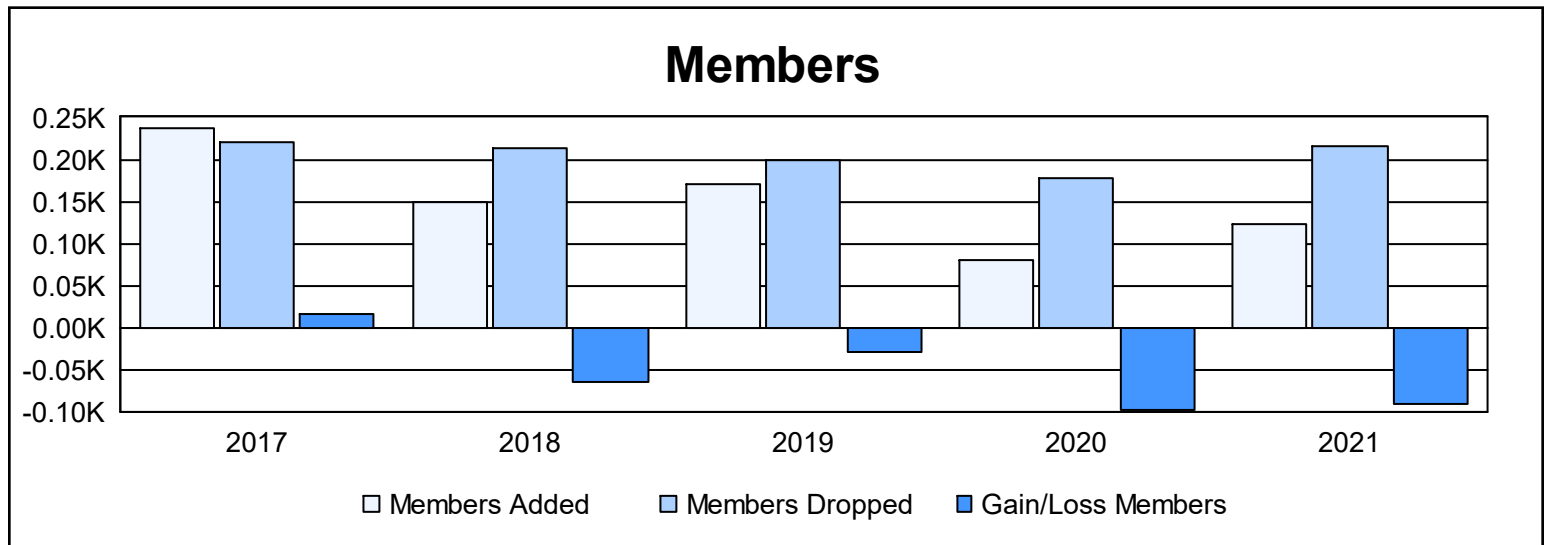

Year	New Clubs	Dropped Clubs	Gain/ Loss Clubs	New Members	Charter Members	Reinstate Members	Transfer Members	Total Member Added	Total Members Dropped	Gain/ Loss Members
2016-2017	0	0	0	232	0	2	3	237	221	16
2017-2018	1	3	-2	123	22	3	2	150	214	-64
2018-2019	1	2	-1	143	23	2	2	170	198	-28
2019-2020	0	2	-2	74	0	4	1	79	177	-98
2020-2021	0	2	-2	114	0	8	2	124	215	-91
<b>Average</b>	<b>0</b>	<b>2</b>	<b>-1</b>	<b>137</b>	<b>9</b>	<b>4</b>	<b>2</b>	<b>152</b>	<b>205</b>	<b>-53</b>

### Membership Composition June 2021 Cumulative