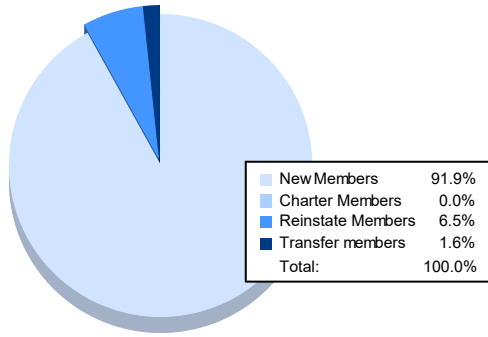

Year	New Clubs	Dropped Clubs	Gain/ Loss Clubs	New Members	Charter Members	Reinstate Members	Transfer Members	Total Member Added	Total Members Dropped	Gain/ Loss Members
2016-2017	0	0	0	232	0	2	3	237	221	16
2017-2018	1	3	-2	123	22	3	2	150	214	-64
2018-2019	1	2	-1	143	23	2	2	170	198	-28
2019-2020	0	2	-2	74	0	4	1	79	177	-98
2020-2021	0	2	-2	114	0	8	2	124	215	-91
<b>Average</b>	<b>0</b>	<b>2</b>	<b>-1</b>	<b>137</b>	<b>9</b>	<b>4</b>	<b>2</b>	<b>152</b>	<b>205</b>	<b>-53</b>

### Membership Composition June 2021 Cumulative